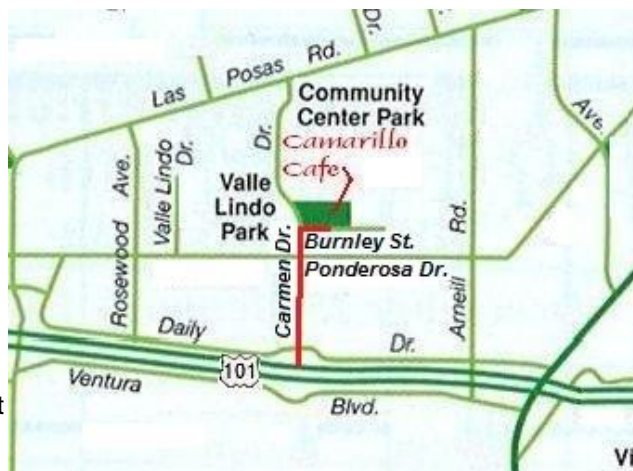

Directions: Take the 101 to Camarillo and exit at Carmen Drive. Take Carmen north to Burnley and turn right. Turn left into the 2nd parking lot entrance. Look for our sign!

Jane Raab, Recreation Supervisor